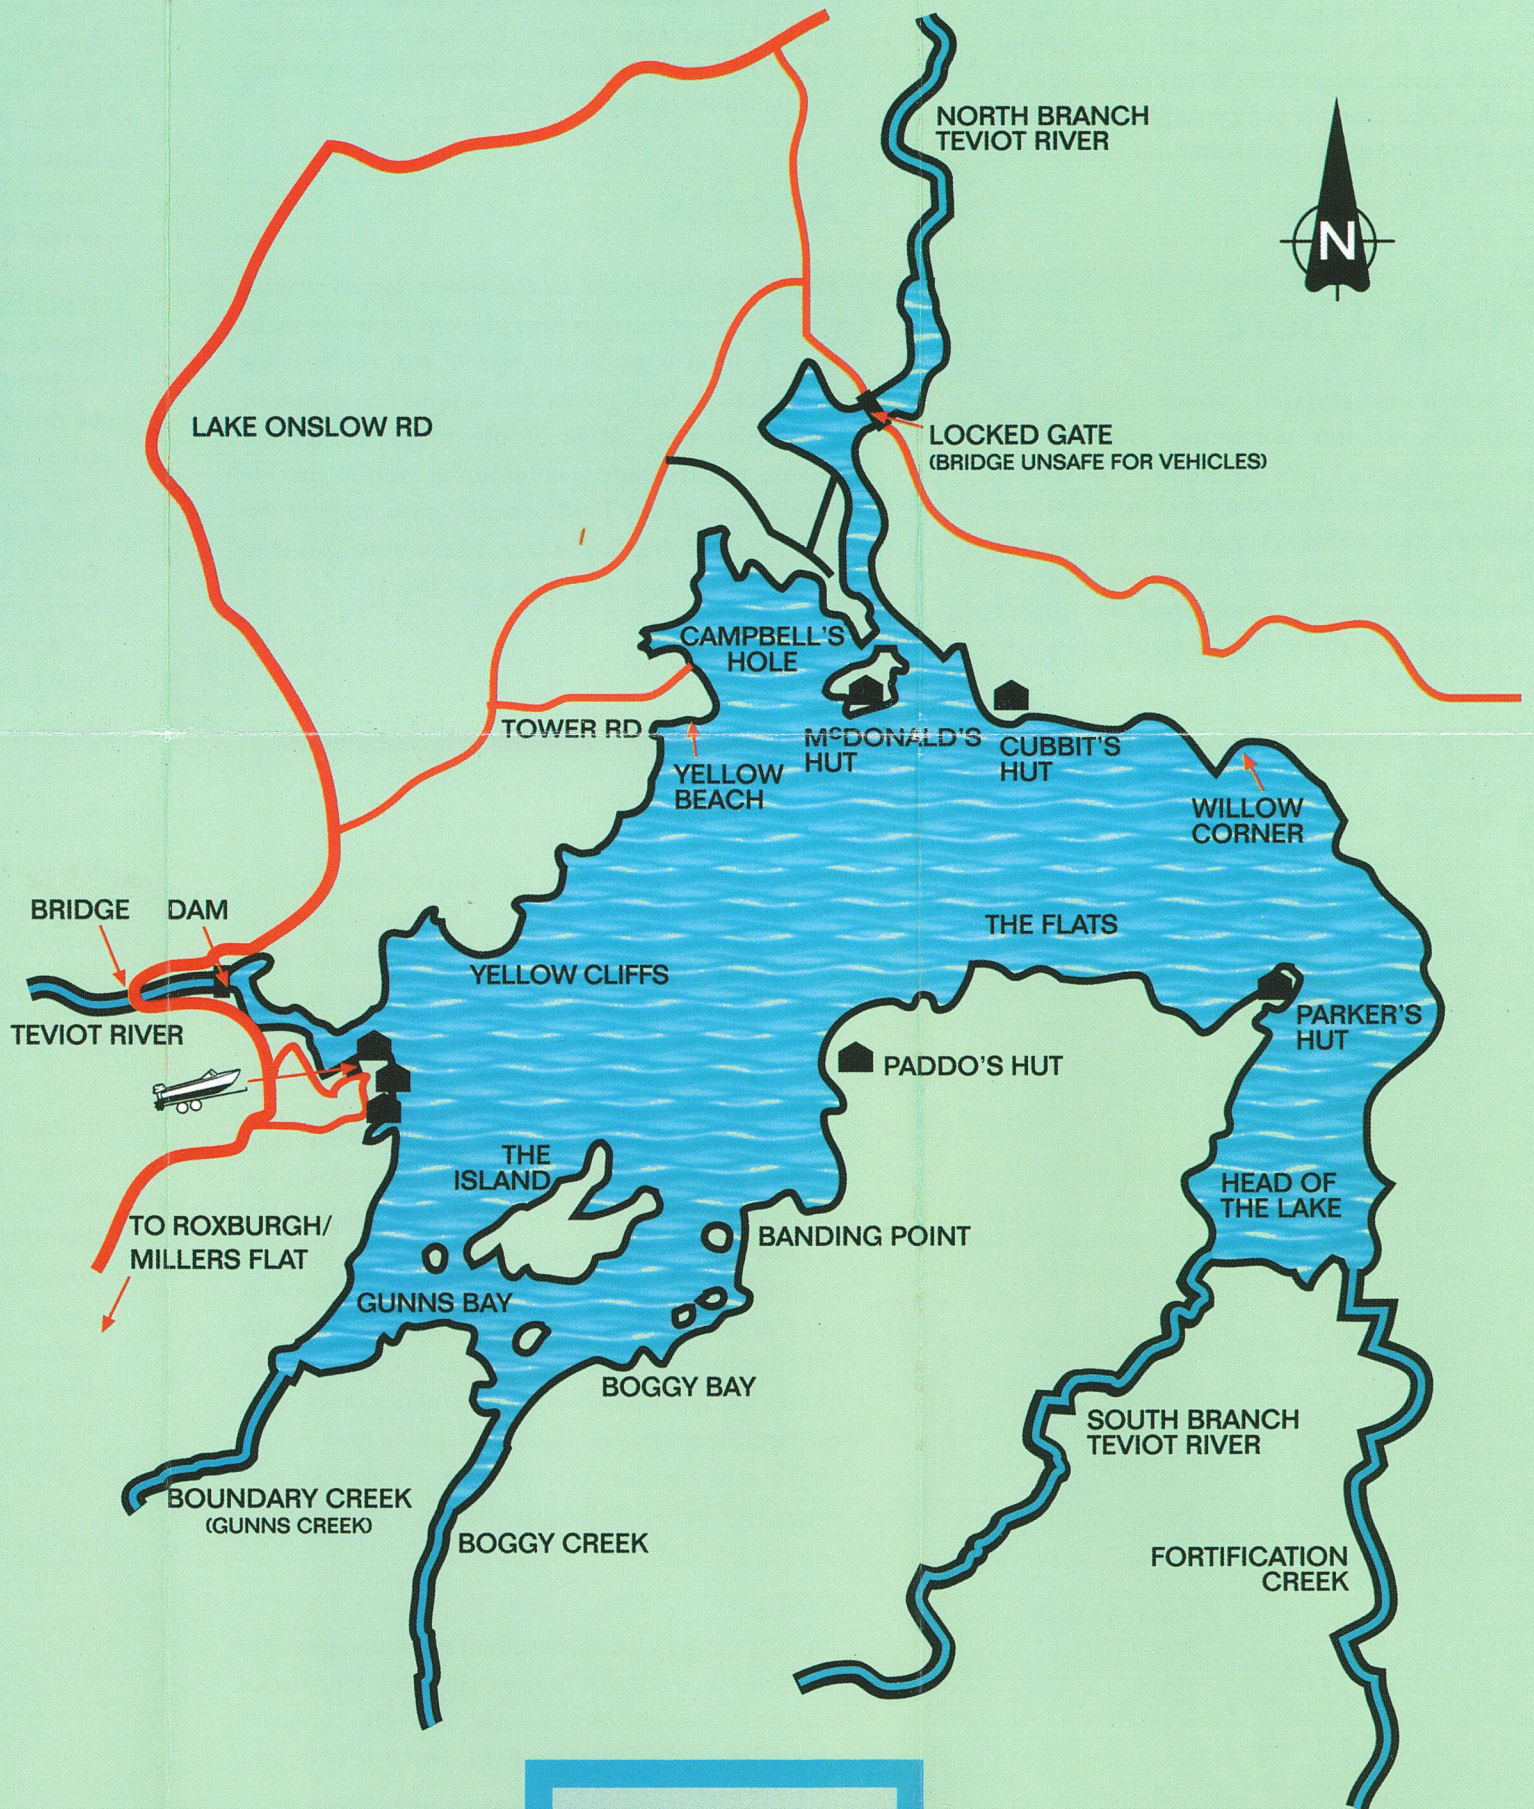

Otago Region

Cnr. Hanover & Harrow Sts,  
P O Box 76 Dunedin  
New Zealand  
Telephone (03) 477 9076  
Facsimile (03) 477 0146

*Fish and Game Otago acknowledge the contribution of Pioneer Generation in supporting fishing at Lake Onslow and their contribution to this fishing guide.*

Otago Region

# Lake Onslow

**KEY:**

-  BOAT RAMP
-  HUT
-  MAIN ACCESS ROAD
-  PRIVATE ROAD
-  CREEK

**Regulations**  
Angling regulations are reviewed annually, please check your regulation guide booklet before fishing any water.