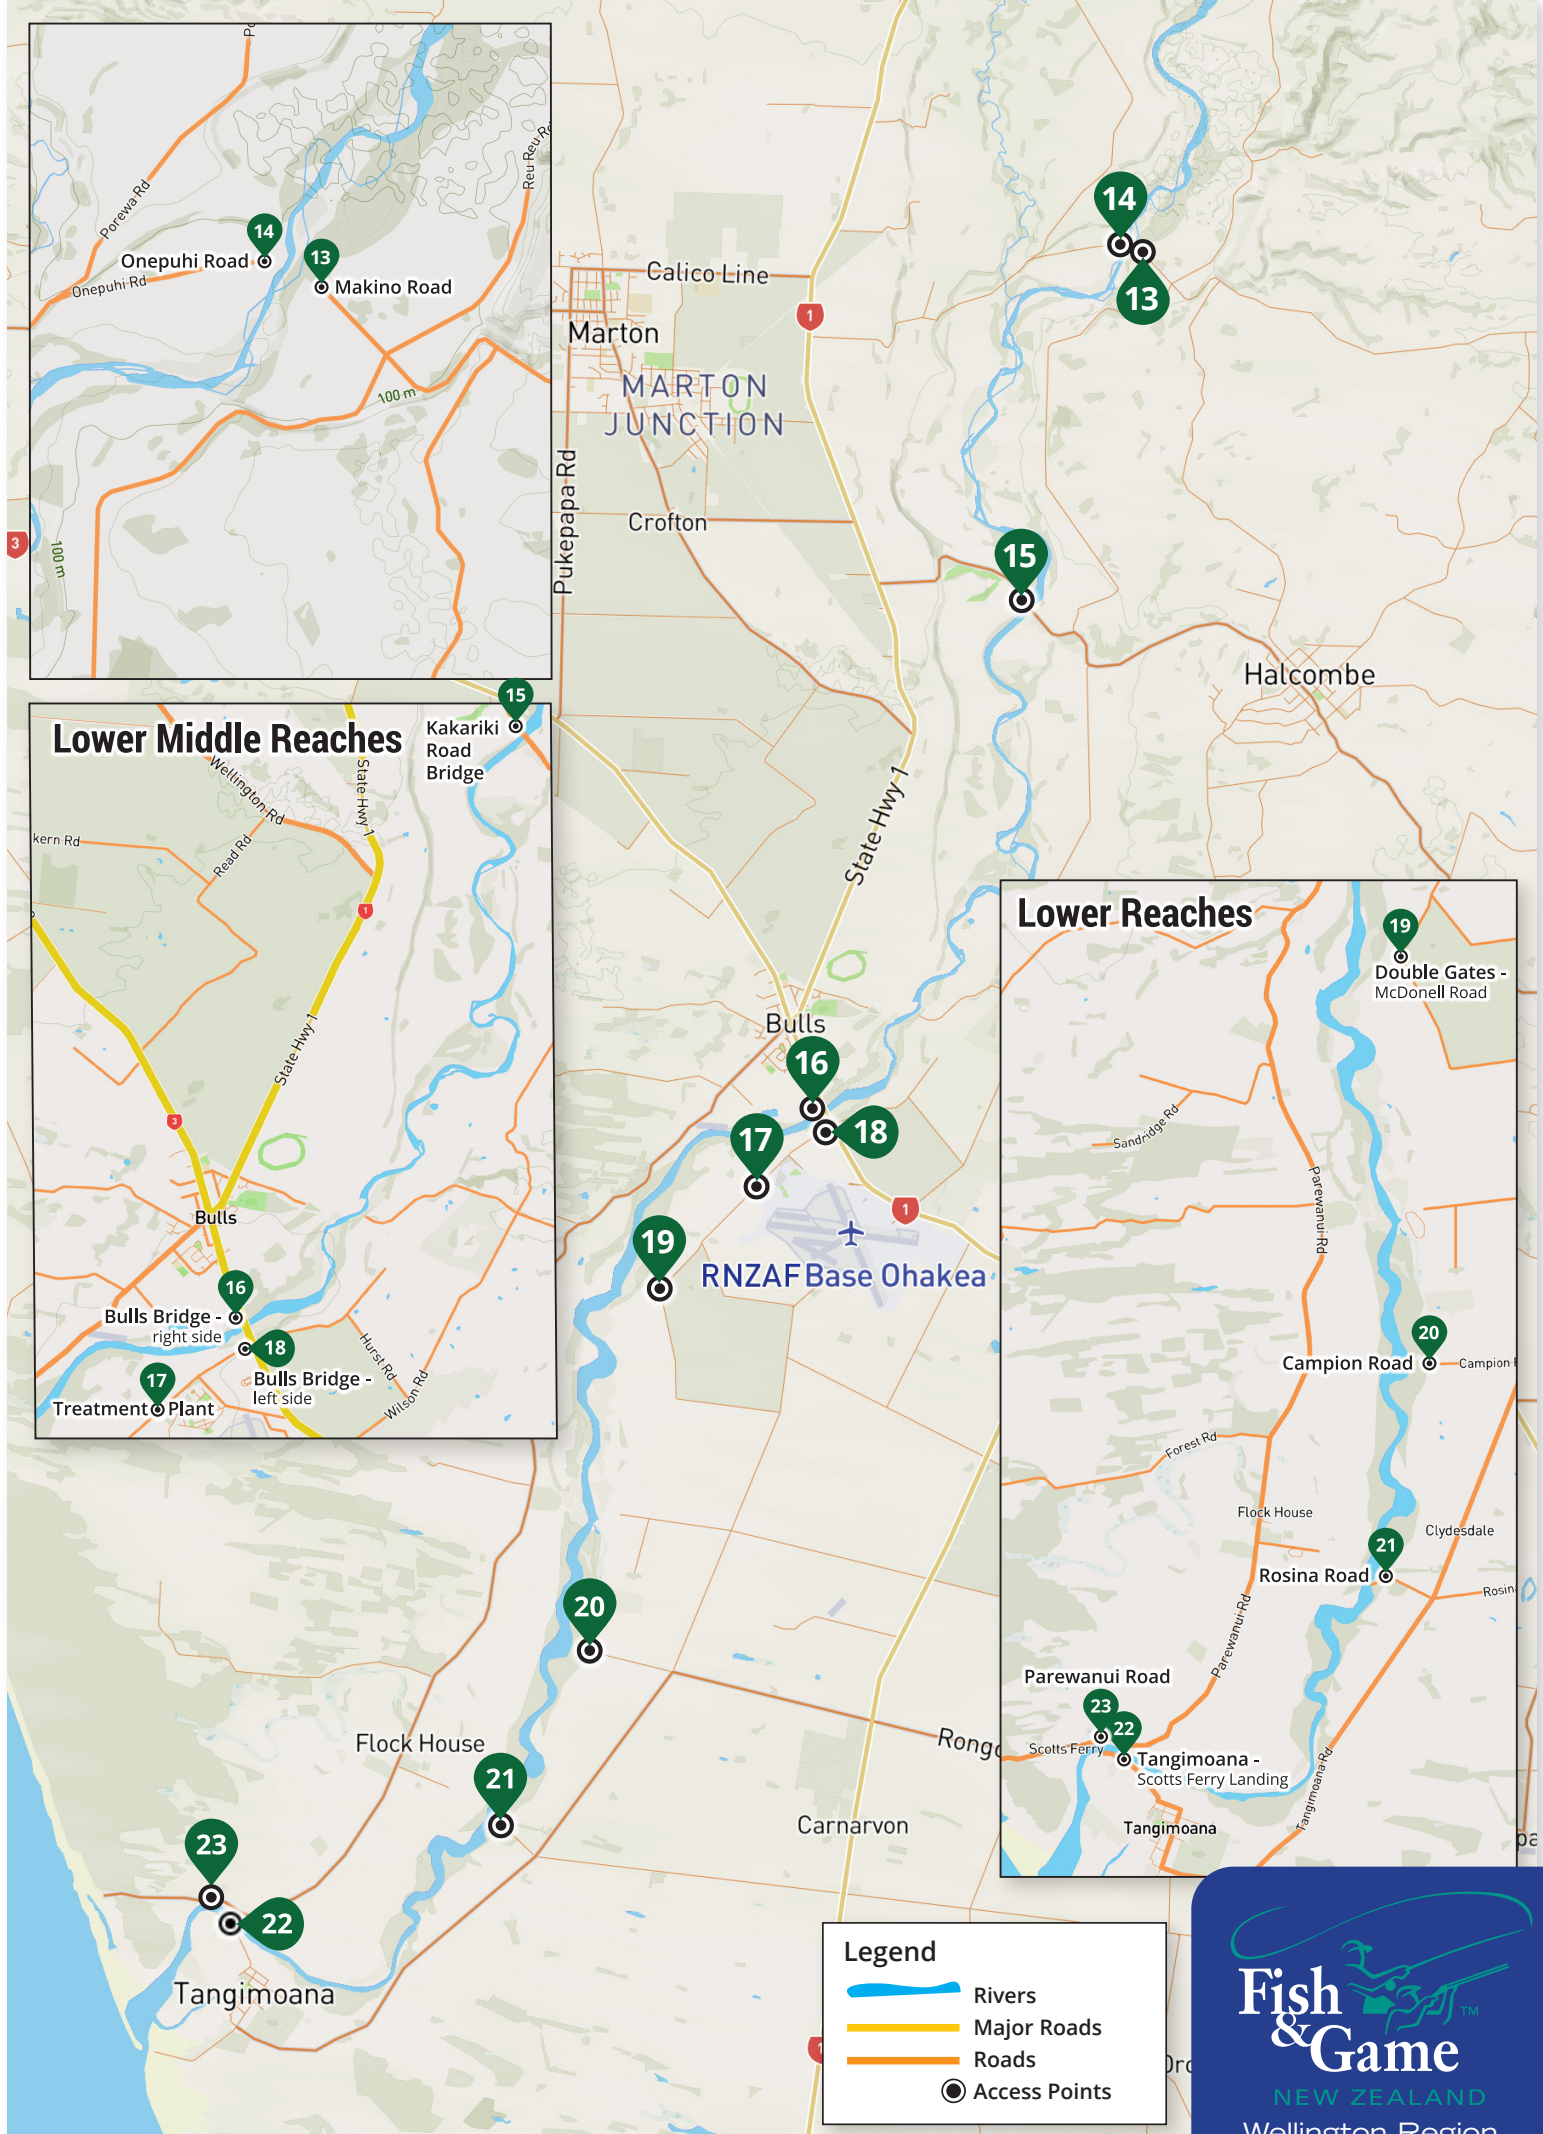

Legend

- Rivers
- Major Roads
- Roads
- Access Points

Fish & Game
NEW ZEALAND
Wellington Region

Lower Middle Reaches

Lower Reaches

Legend

- Rivers
- Major Roads
- Roads
- Access Points

Fish & Game
NEW ZEALAND
Wellington Region